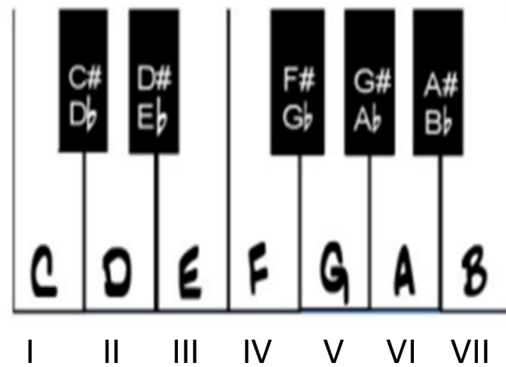

Listen to:

Robert Johnson 'Crossroads'

B.B King 'The Thrill has gone'

Nina Simone 'My Baby Just Cares for Me'

Roman Numerals chord numbers

Notes of the keyboard

Walking Bass

What 12 bar blues chords would be used in the Key of D? Use the scale below to help you.

D E F# G A B C# D

What notes are in the chords of C major (I) F Major (IV) and G Major (V)?

This is called a **natural sign** and means you play the notes **without a sharp # or flat b** (this is often after a bar that has sharps or flats)

CHORD	More Than one note played at the same time.
WALKING BASS	Bass pattern used in blues-walk up and down the chord notes.
RIFF	Catchy repeated melody lines.
IMPROVISATION	Music created on the spot using the blues scale.
BLUES SCALE	Series of notes used in Blues music. Using flattened notes.
SYNCOPIATION	When notes fights against the main beat creating an off beat feel.