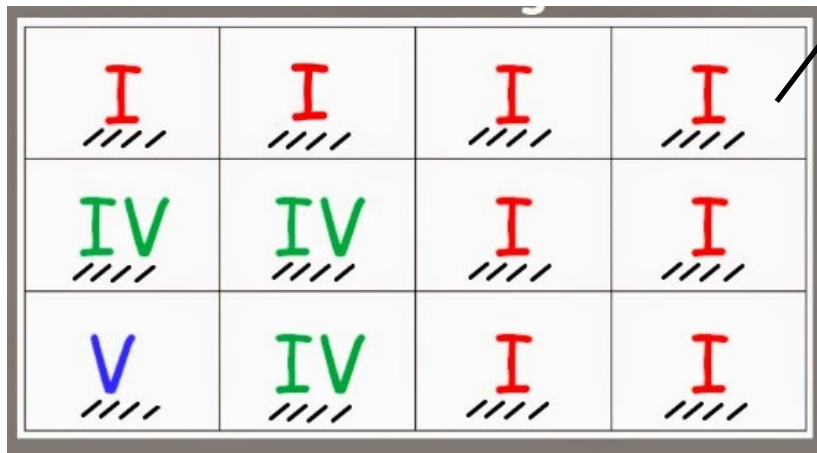

Listen to:

Robert Johnson 'Crossroads'

B.B King 'The Thrill has gone'

Nina Simone 'My Baby Just Cares for Me'

Roman Numerals chord numbers

Notes of the keyboard

Walking Bass

What 12 bar blues chords would be used in the Key of D? Use the scale below to help you.

D E F# G A B C# D

What notes are in the chords of C major (I) F Major (IV) and G Major (V)?

This is called a **natural sign** and means you play the notes **without a sharp # or flat b** (this is often after a bar that has sharps or flats)

CHORD	More Than one note played at the same time.
WALKING BASS	Bass pattern used in blues-walk up and down the chord notes.
RIFF	Catchy repeated melody lines.
IMPROVISATION	Music created on the spot using the blues scale.
BLUES SCALE	Series of notes used in Blues music. Using flattened notes.
SYNCOPIATION	When notes fights against the main beat creating an off beat feel.