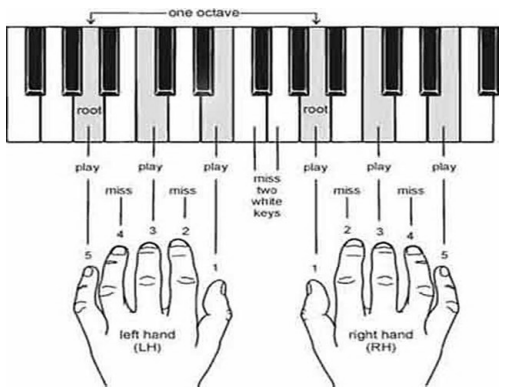

Listen to:

Robert Johnson 'Crossroads'

B.B King 'The Thrill has gone'

Nina Simone 'My Baby Just Cares for Me'

Roman Numerals chord numbers

Notes of the keyboard

Walking Bass

What 12 bar blues chords would be used in the Key of D? Use the scale below to help you.

D E F# G A B C# D

What notes are in the chords of C major (I) F Major (IV) and G Major (V)?

This is called a **natural sign** and means you play the notes **without a sharp # or flat b** (this is often after a bar that has sharps or flats)

CHORD	More Than one note played at the same time.
WALKING BASS	Bass pattern used in blues-walk up and down the chord notes.
RIFF	Catchy repeated melody lines.
IMPROVISATION	Music created on the spot using the blues scale.
BLUES SCALE	Series of notes used in Blues music. Using flattened notes.
SYNCOPIATION	When notes fights against the main beat creating an off beat feel.